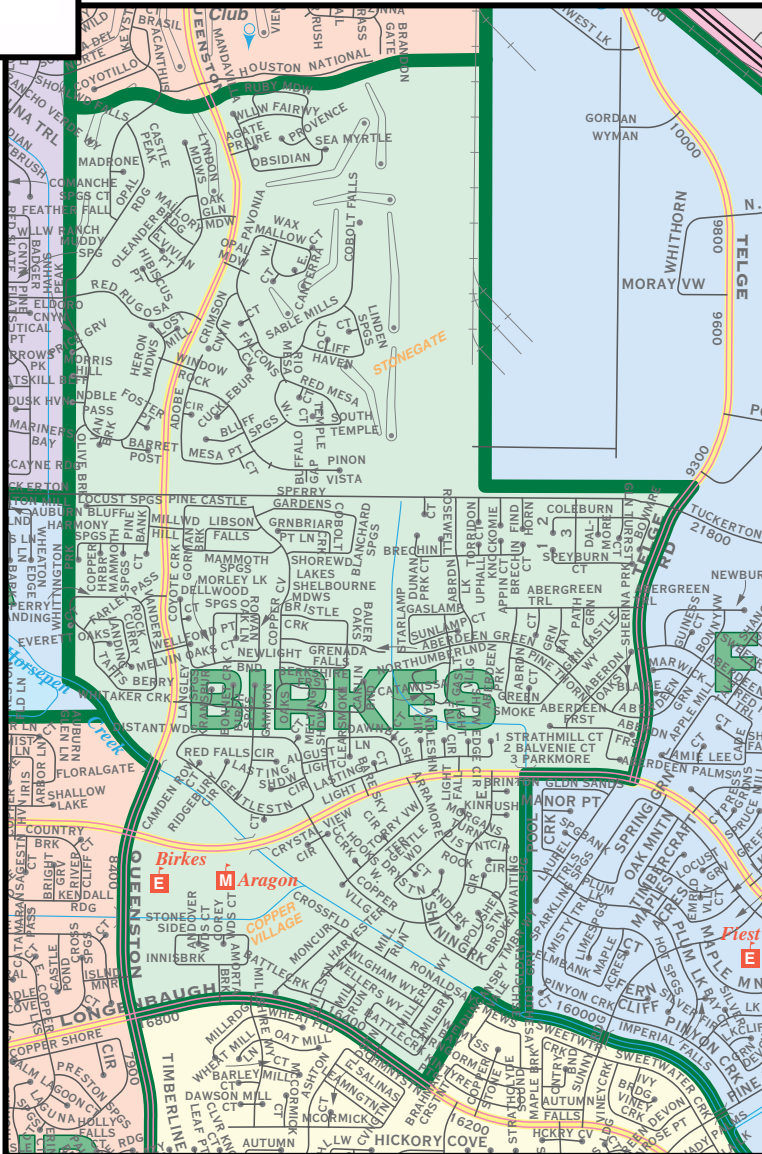

BIRKES ELEMENTARY

© KEY MAPS, INC. 2017 - Permit #494

8500 QUEENSTON - HOUSTON, TEXAS 77095
281-345-3300